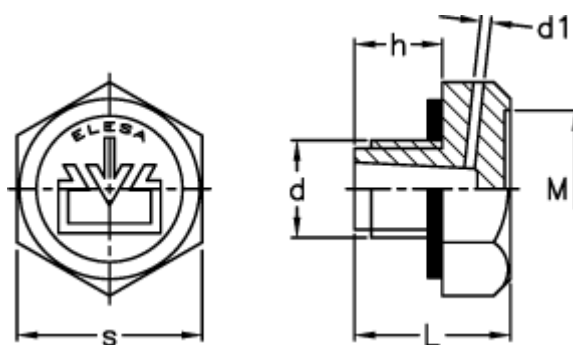

Article number: 2311058651

Description: E+G Oil fill plug, w/breather hole  
TCDF.10x1,5, black

## Measures

d = M10x1,5

d1 = 2

h = 9

L = 16

M = 15.0

s = 19

Tightening torque N m = 4 til 5